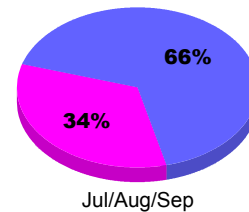

Gender Comparison 2012-2013

Jul/Aug/Sep

Legend: Male (Blue), Female (Magenta)